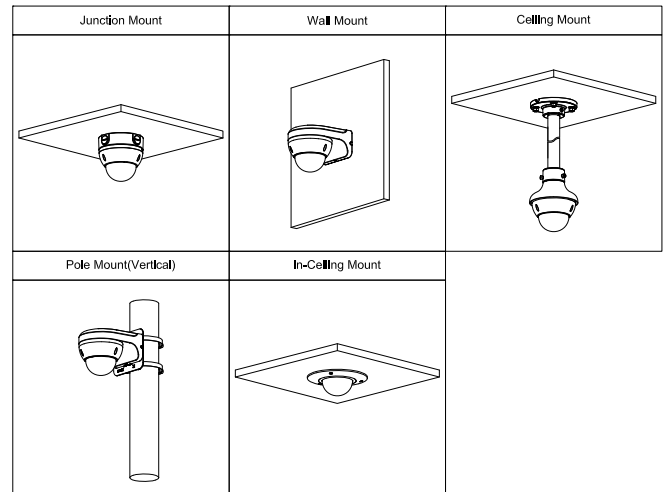

PFM321D DC12V1A Power Adapter

LR1002-1ET/1EC Single-port Long Reach Ethernet over Coax Extender

PFM900-E Integrated Mount Tester

PFM114 TLC SD Card

Dimensions (mm[inch])